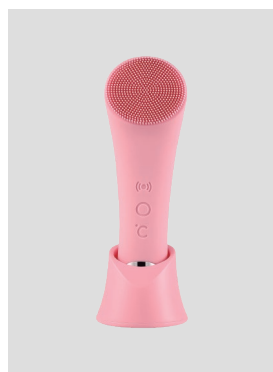

**BEST
SELLERS**

BEST
SELLERS

BEST
SELLERS

BEST
SELLERS

BEST SELLERS

NEWS

WL 2106

Silicone brush for easy and deep cleaning without hurt skin
 Eye serum enhancer
 Extra stand base for easy charging and hygienic purpose
 Rechargeable Version for convenient using
 Built in heating system up to 45°C for eye & face treatment
 Rechargeable 400mAh battery built in

WL 1901

Silicone brush & Extra soft bristle brush, more luxury enjoy
 360°rotating cleaning
 Waterproof IPX5 design
 The device allows 2 speeds to suit different skin types
 Humanized comfortable handle
 Rechargeable 400mAh battery built in

WL 1035

Easy to operate
 360degree rotating brush head with 2 replaceable heads
 Extra long handle for convenient using
 Waterproof IPX5 design
 Suitable for various surfaces, inside and outside the house
 4 AA battery version & USB rechargeable 1200mAh version optional