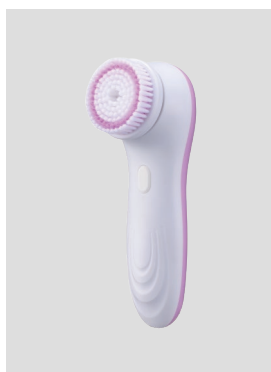

**BEST
SELLERS**

BEST
SELLERS

BEST
SELLERS

BEST
SELLERS

BEST SELLERS

NEWS

WL 2106

Silicone brush for easy and deep cleaning without hurt skin
 Eye serum enhancer
 Extra stand base for easy charging and hygienic purpose
 Rechargeable Version for convenient using
 Built in heating system up to 45°C for eye & face treatment
 Rechargeable 400mAh battery built in

WL 1901

Silicone brush & Extra soft bristle brush, more luxury enjoy
 360°rotating cleaning
 Waterproof IPX5 design
 The device allows 2 speeds to suit different skin types
 Humanized comfortable handle
 Rechargeable 400mAh battery built in

WL 1035

Easy to operate
 360degree rotating brush head with 2 replaceable heads
 Extra long handle for convenient using
 Waterproof IPX5 design
 Suitable for various surfaces, inside and outside the house
 4 AA battery version & USB rechargeable 1200mAh version optional